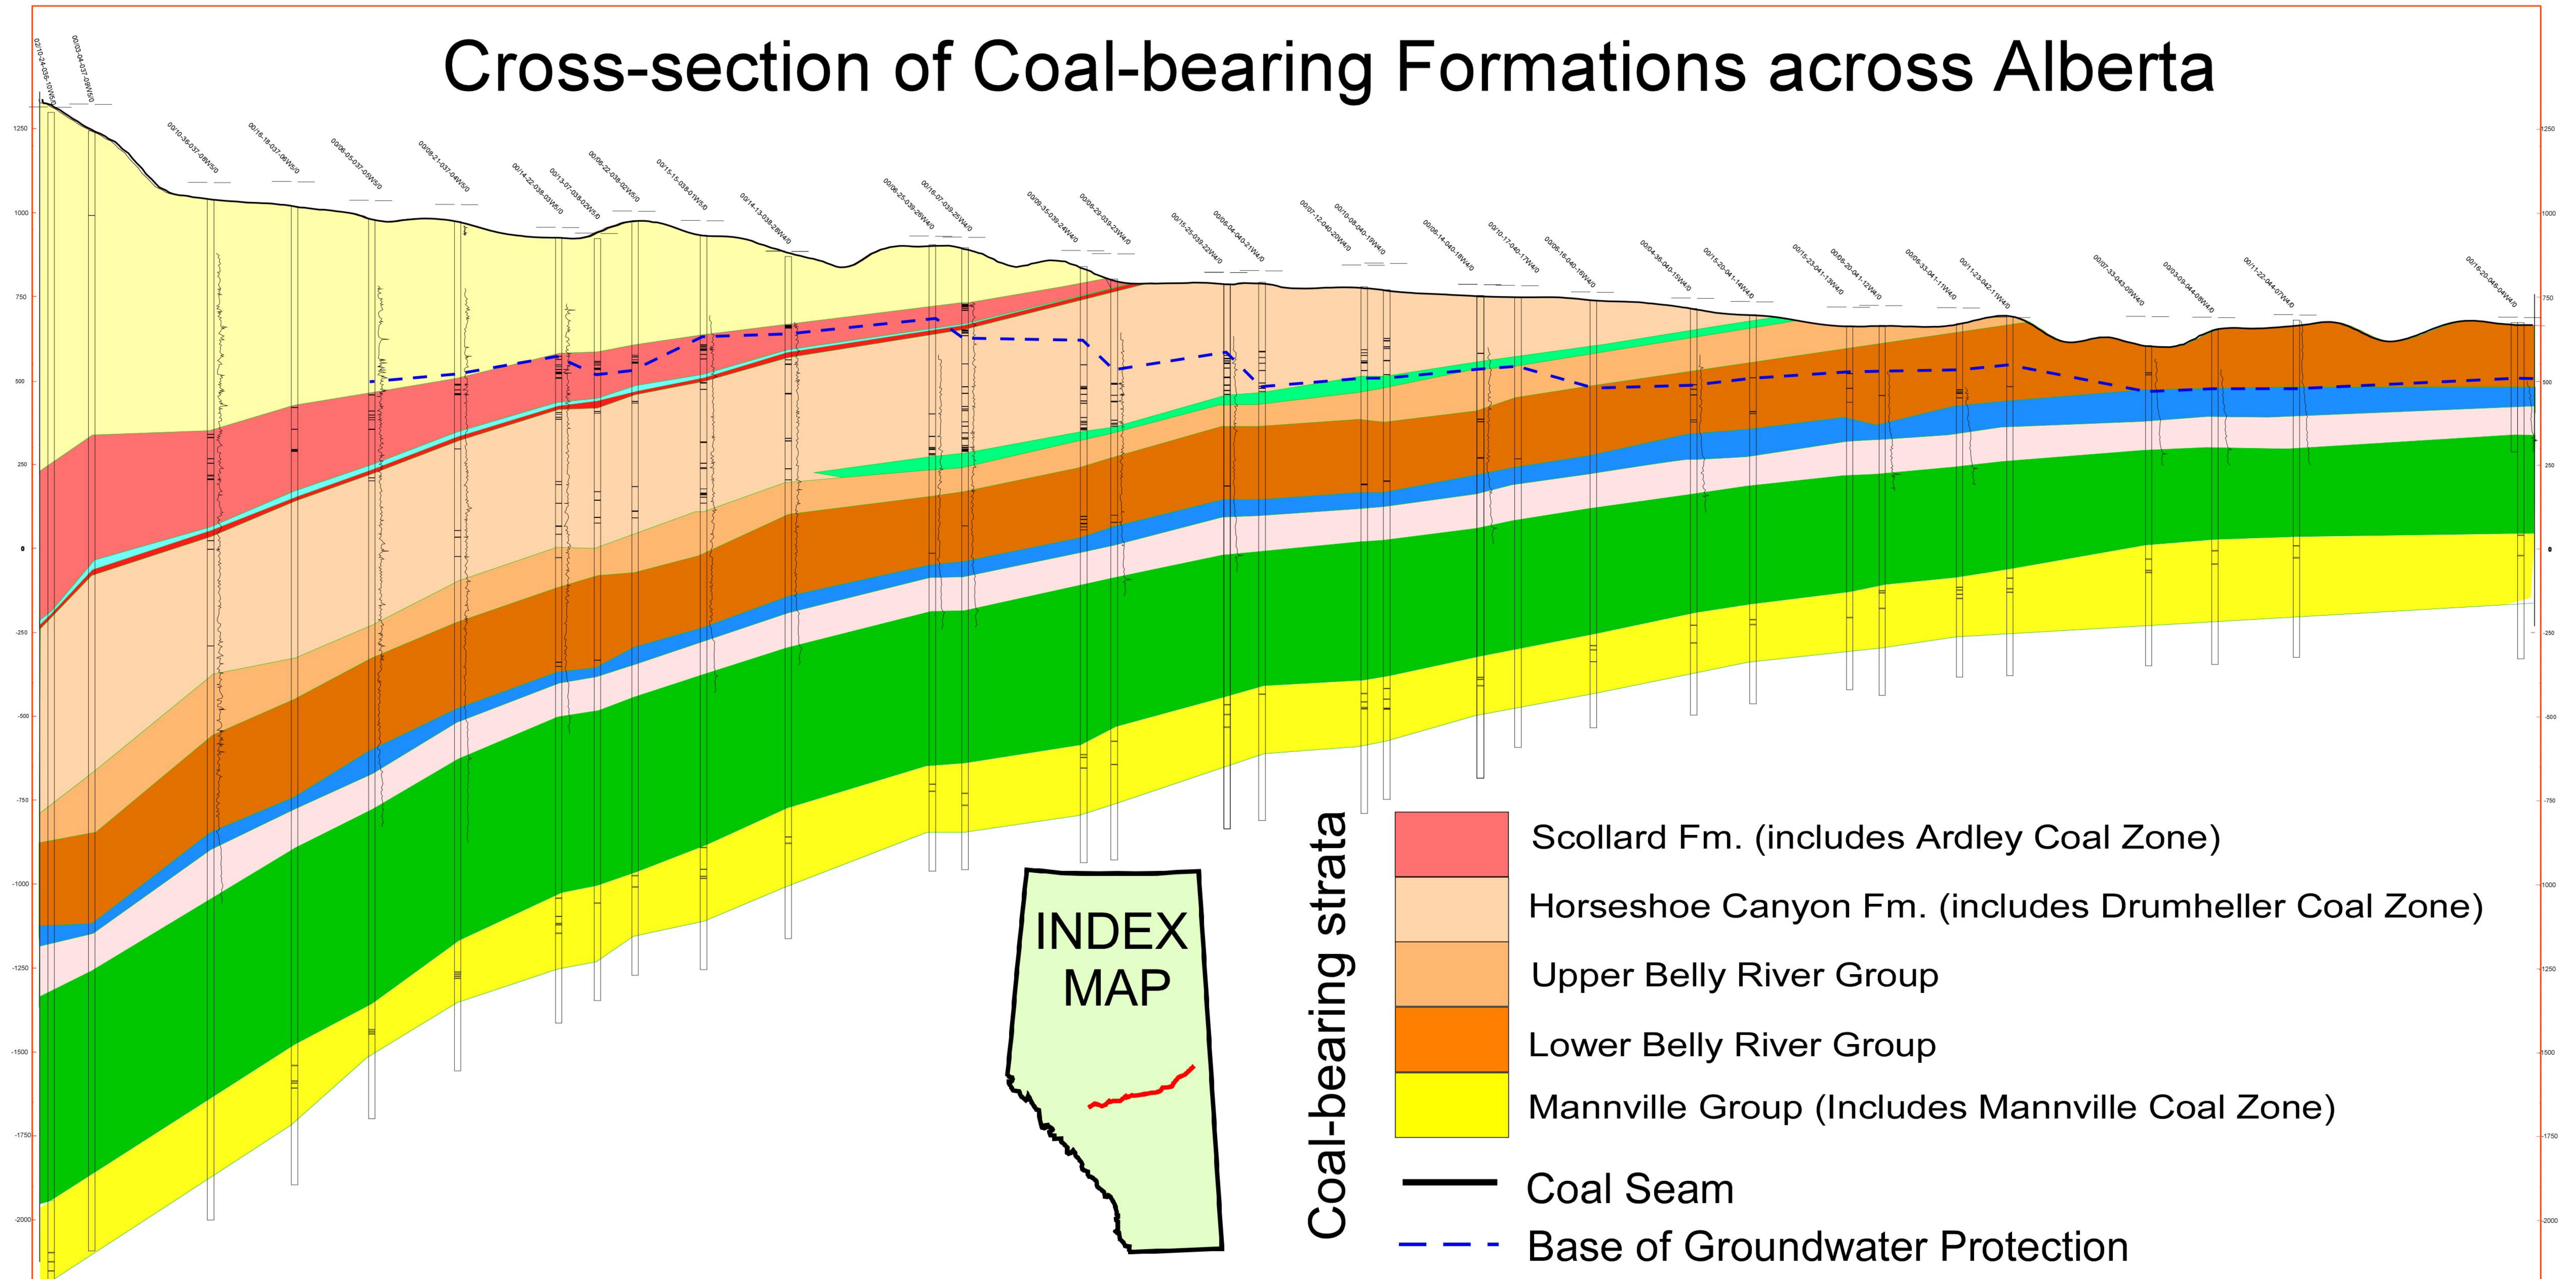

# Cross-section of Coal-bearing Formations across Alberta

Coal-bearing strata

- Scollard Fm. (includes Ardley Coal Zone)
- Horseshoe Canyon Fm. (includes Drumheller Coal Zone)
- Upper Belly River Group
- Lower Belly River Group
- Mannville Group (Includes Mannville Coal Zone)
- Coal Seam
- Base of Groundwater Protection